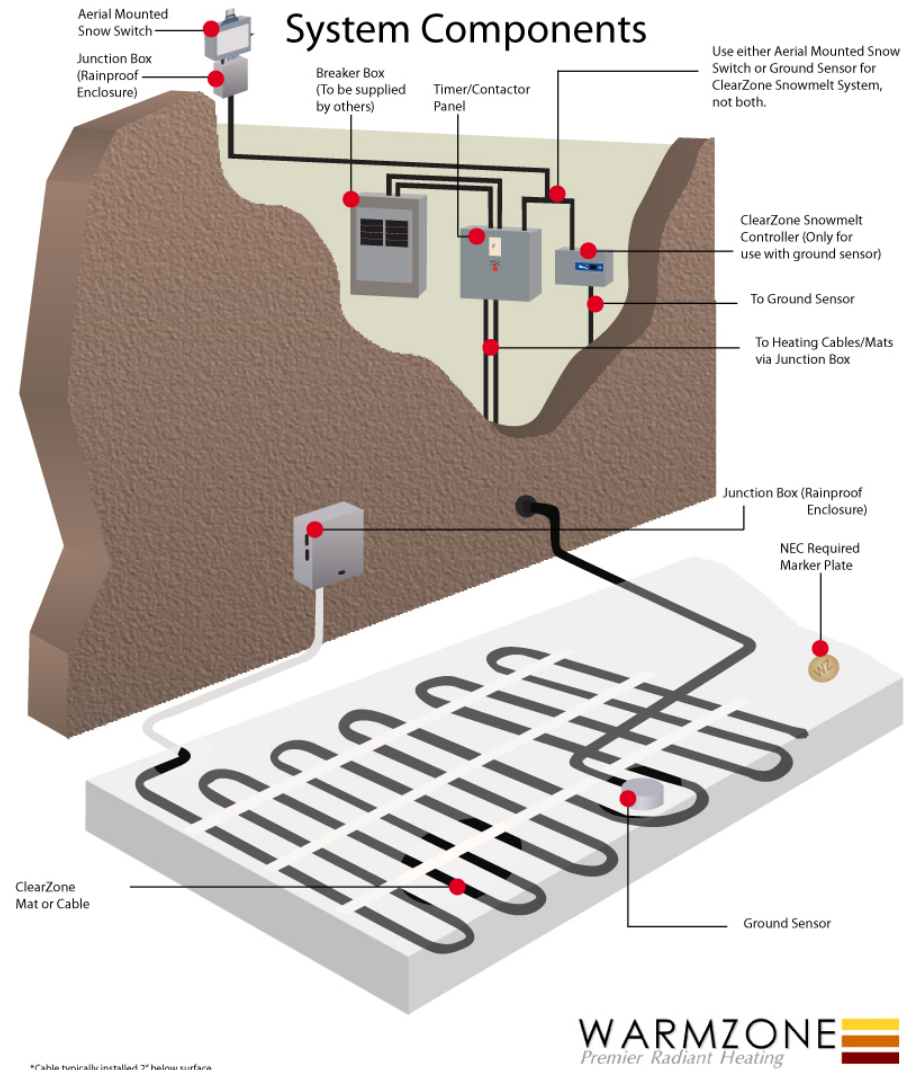

## ClearZone Snow Melting Systems in Asphalt (Tire Track Coverage)

*ClearZone heated asphalt tire track driveway.*

*Hot asphalt being applied over ClearZone snow melting mats.*

*CZ snow melting cable and mats are designed to withstand the extreme temperature of hot asphalt applications.*

*BEFORE: ClearZone mat rolled out for heated tire asphalt tracks.*

*Asphalt applied over the CZ mats.*

*AFTER: Completed asphalt tire track heated driveway.*

CLEARZONE

WARMZONE  
Premier Radiant Heating

## ClearZone Heat Cable Under Asphalt

Perspective View

Sectional Side View

Illustration of ClearZone snow melting system in asphalt.

CLEARZONE

## System Components

Illustration of ClearZone snow melting system components.