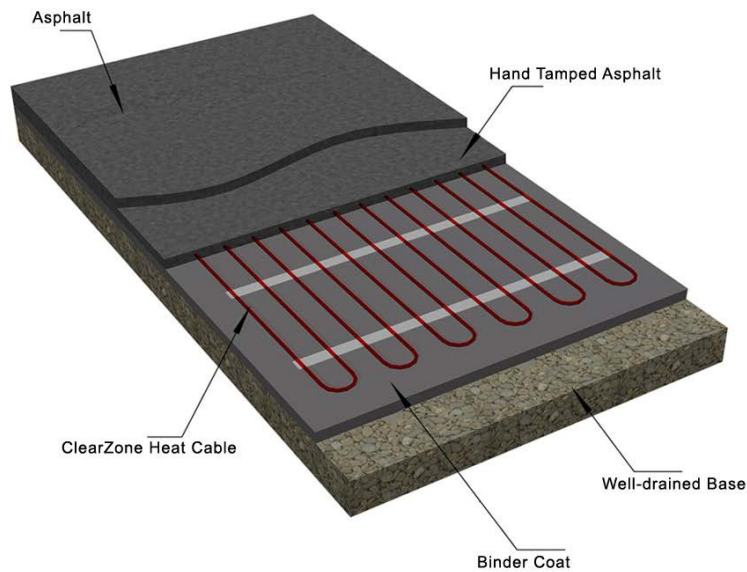

## ClearZone Snow Melting Systems in Asphalt (Tire Track Coverage)

*ClearZone heated asphalt tire track driveway.*

*Hot asphalt being applied over ClearZone snow melting mats.*

*CZ snow melting cable and mats are designed to withstand the extreme temperature of hot asphalt applications.*

*BEFORE: ClearZone mat rolled out for heated tire asphalt tracks.*

*Asphalt applied over the CZ mats.*

*AFTER: Completed asphalt tire track heated driveway.*

CLEARZONE

WARMZONE  
Premier Radiant Heating

## ClearZone Heat Cable Under Asphalt

Perspective View

Sectional Side View

Illustration of ClearZone snow melting system in asphalt.

CLEARZONE