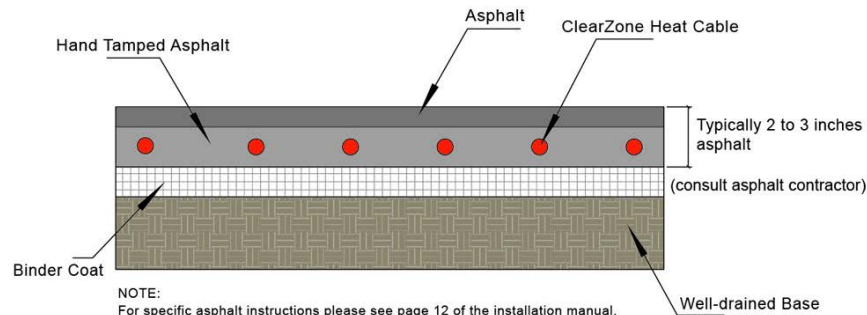

## ClearZone Snow Melting Systems in Asphalt (Tire Track Coverage)

*ClearZone heated asphalt tire track driveway.*

*Hot asphalt being applied over ClearZone snow melting mats.*

*CZ snow melting cable and mats are designed to withstand the extreme temperature of hot asphalt applications.*

*BEFORE: ClearZone mat rolled out for heated tire asphalt tracks.*

*Asphalt applied over the CZ mats.*

*AFTER: Completed asphalt tire track heated driveway.*

CLEARZONE

WARMZONE  
Premier Radiant Heating

## ClearZone Heat Cable Under Asphalt

Perspective View

Sectional Side View

Illustration of ClearZone snow melting system in asphalt.

CLEARZONE

## System Components

Illustration of ClearZone snow melting system components.