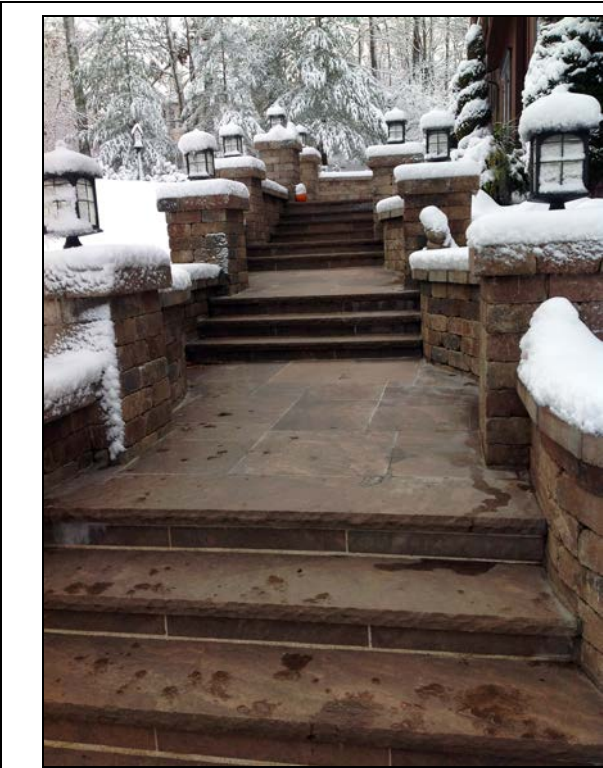

## ClearZone Snow Melting Systems Under Pavers (Full Coverage Snowmelt)

BEFORE: ClearZone heat cable being installed under paver driveway.

AFTER: Warmzone paver heated driveway in operation.

BEFORE: ClearZone snow melting mats being installed.

AFTER: ClearZone snow melting system in operation.

**ClearZone Heating Cable Under Stone Pavers**

*Illustration of ClearZone snow melting mats installed under stone pavers (with insulation).*

**ClearZone Heating Cable Under Stone Pavers (with no insulation)**

*Illustration of ClearZone snow melting mats installed under stone pavers (without insulation).*