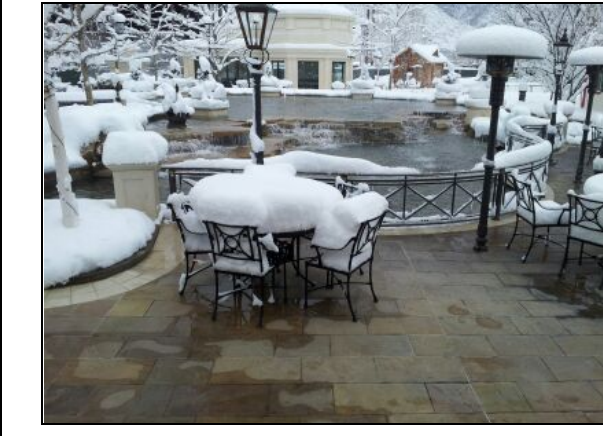

## ClearZone Snow Melting Systems Under Pavers (Full Coverage Snowmelt)

BEFORE: ClearZone heat cable being installed under paver driveway.

AFTER: Warmzone paver heated driveway in operation.

BEFORE: ClearZone snow melting mats being installed.

AFTER: ClearZone snow melting system in operation.

**ClearZone Heating Cable Under Stone Pavers**

*Illustration of ClearZone snow melting mats installed under stone pavers (with insulation).*

**ClearZone Heating Cable Under Stone Pavers (with no insulation)**

*Illustration of ClearZone snow melting mats installed under stone pavers (without insulation).*