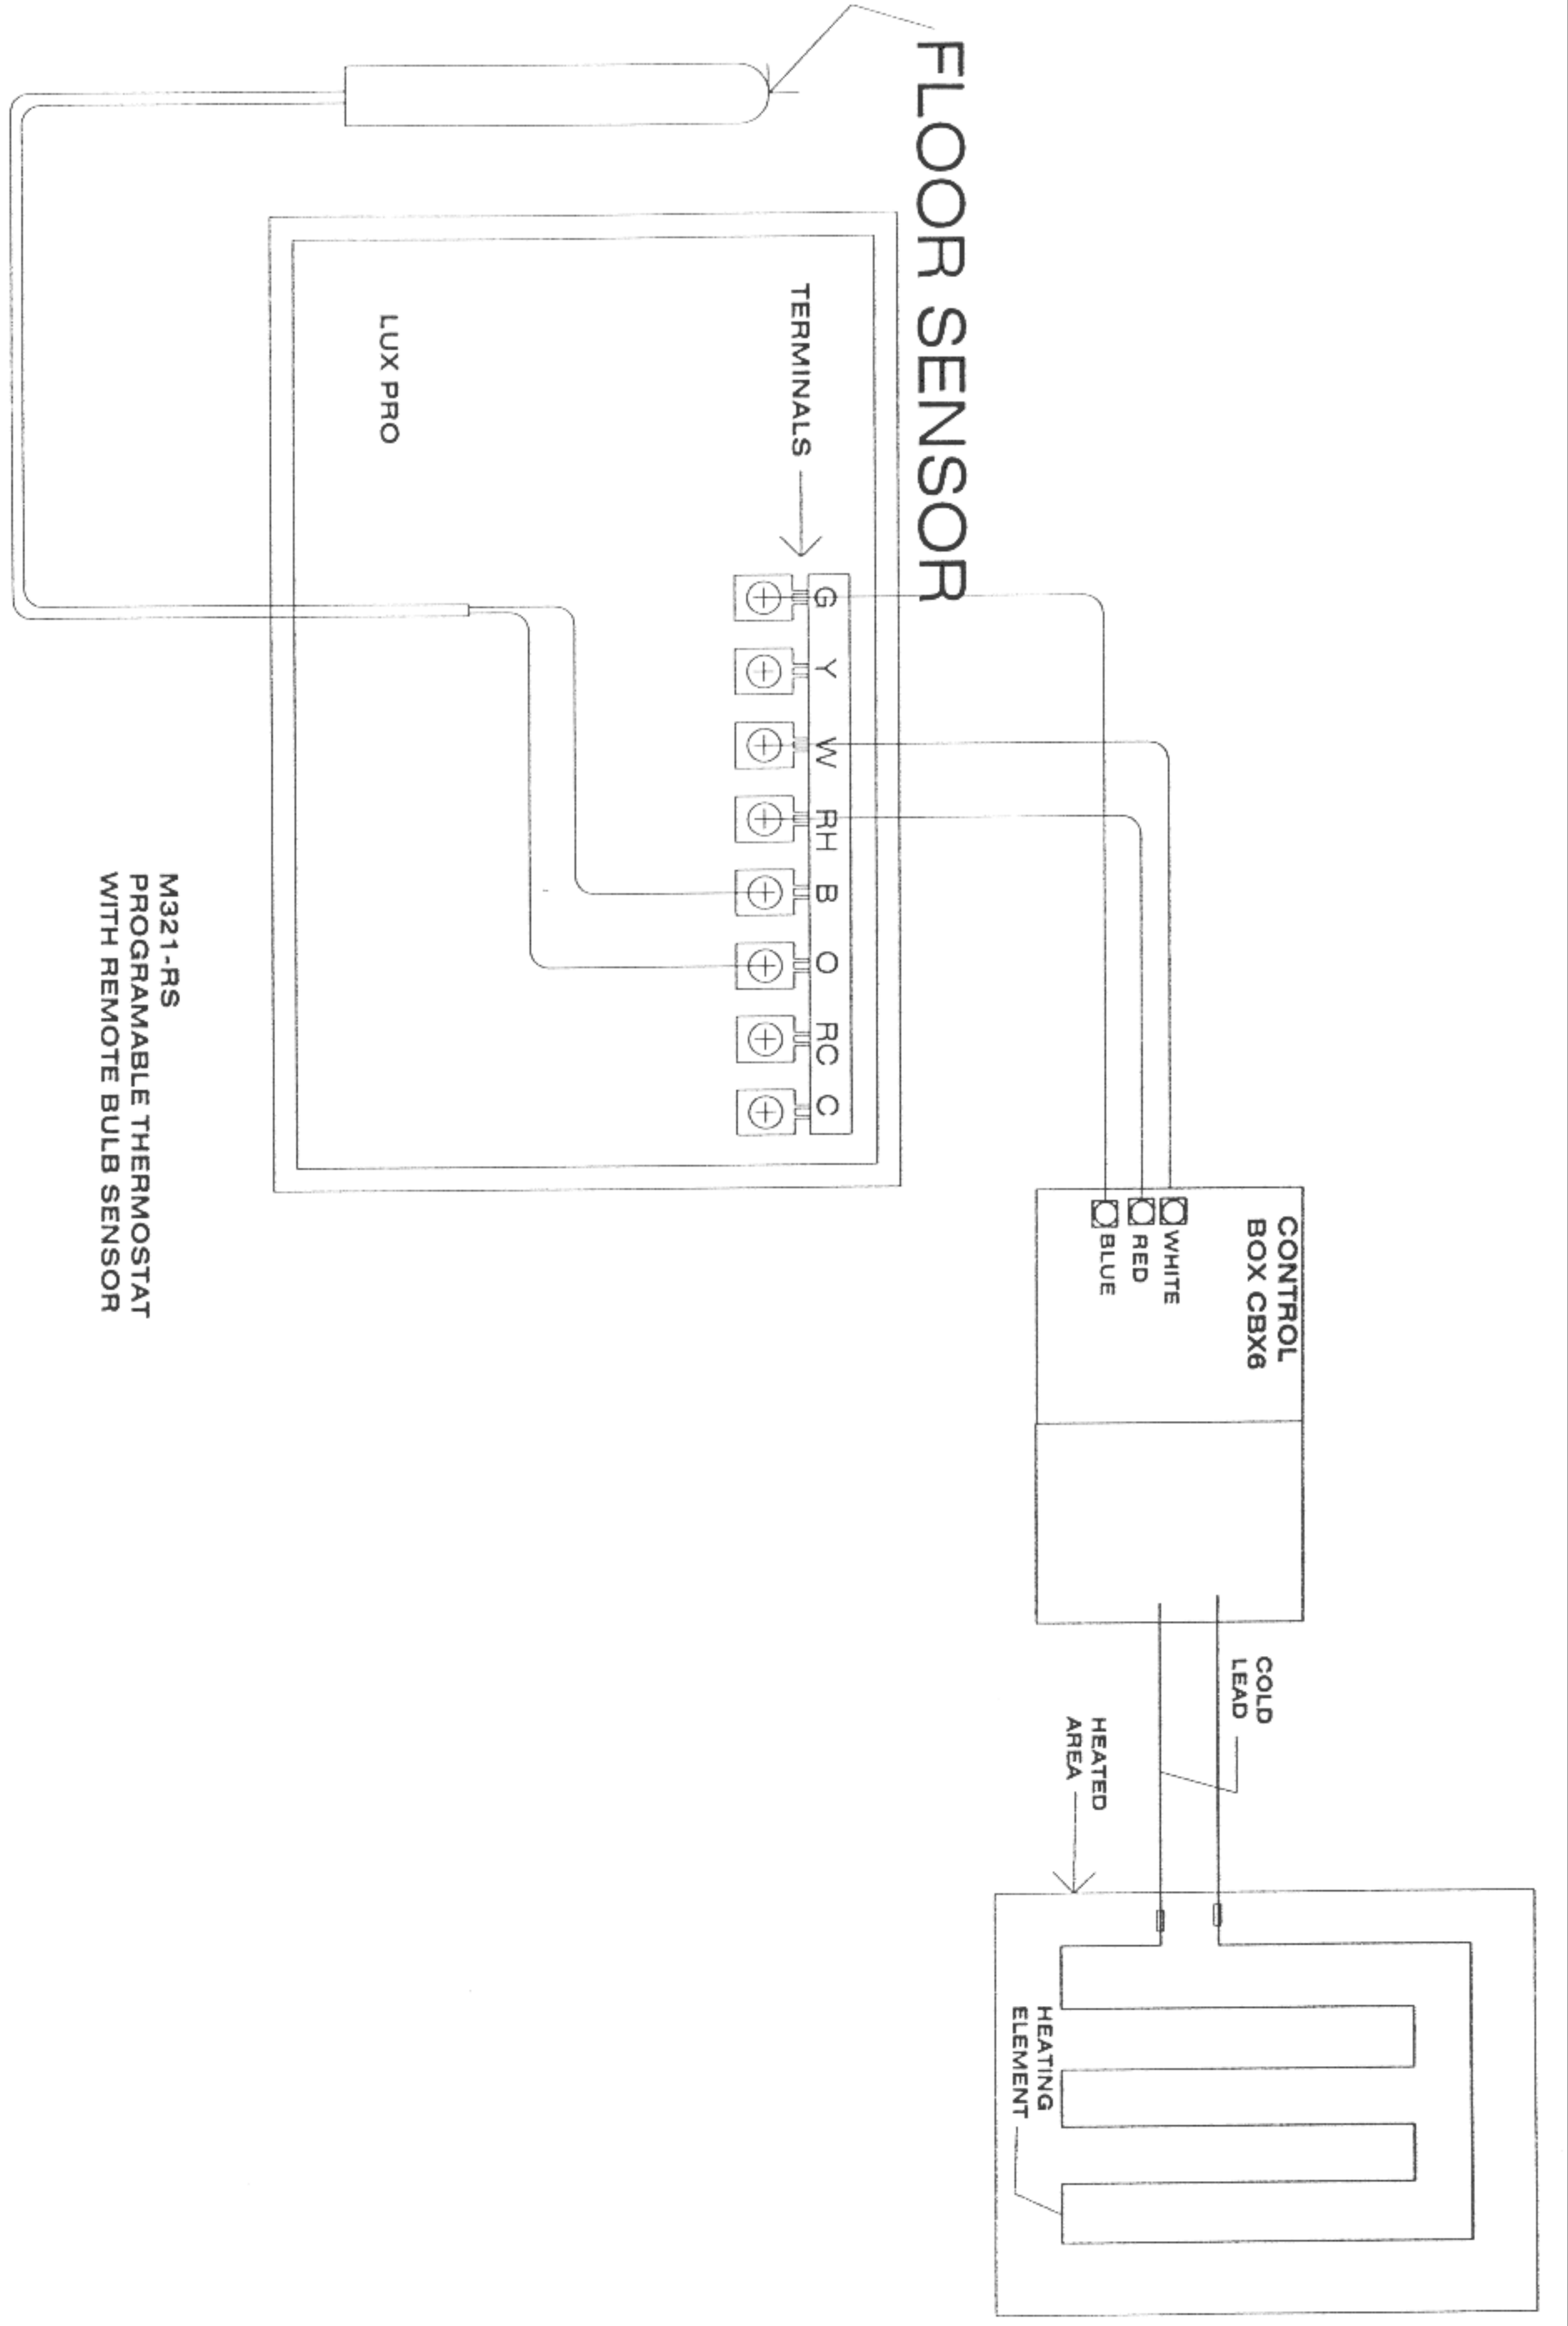

FLOOR SENSOR

M321-RS
PROGRAMMABLE THERMOSTAT
WITH REMOTE BULB SENSOR