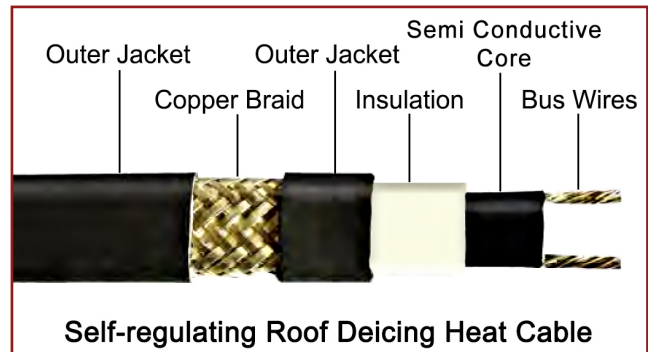

RHSRL Cable Dimensions

Type	Dimensions	Minimum Bend Radius
RHSRL-CR	10.9 x 6.0mm	1.4 inches (36mm)

Maximum Length (feet) vs Circuit Breaker Size

Cable	Startup Temp.	120 V				240 V			
		15A	20A	30A	40A	15A	20A	30A	40A
RHSRL-6-1 and RHSRL-6-2	50°F (+10°C)	230	270	270	270	460	540	540	540
	32°F (0°C)	230	270	270	270	460	540	540	540
	14°F (-10°C)	180	210	270	270	360	420	540	540
	0°F (-18°C)	140	190	270	270	285	380	540	540
	-20°F (-29°C)	125	165	250	270	250	330	500	540
	-40°F (-40°C)	110	145	220	270	220	295	440	540
RHSRL-8-1 and RHSRL-8-2	50°F (+10°C)	150	200	210	210	300	400	420	420
	32°F (0°C)	150	200	210	210	300	400	420	420
	14°F (-10°C)	140	150	205	210	280	300	410	420
	0°F (-18°C)	100	130	200	210	200	265	400	420
	-20°F (-29°C)	85	115	175	210	175	235	350	420
	-40°F (-40°C)	80	105	155	210	155	210	315	420
RHSRL-10-1 and RHSRL-10-2	50°F (+10°C)	120	160	180	180	240	315	360	360
	32°F (0°C)	105	140	170	180	210	280	340	360
	14°F (-10°C)	95	125	165	180	190	250	330	360
	0°F (-18°C)	80	110	160	180	160	215	325	360
	-20°F (-29°C)	70	95	140	180	145	190	285	360
	-40°F (-40°C)	60	85	125	170	125	170	255	340
RHSRL-12-1 and RHSRL-12-2	50°F (+10°C)	80	140	150	150	160	270	310	310
	32°F (0°C)	75	130	145	150	150	260	290	310
	14°F (-10°C)	70	115	142	150	140	230	285	310
	0°F (-18°C)	60	80	140	150	120	160	280	310
	-20°F (-29°C)	50	65	110	150	105	140	225	310
	-40°F (-40°C)	45	60	90	140	90	125	190	280