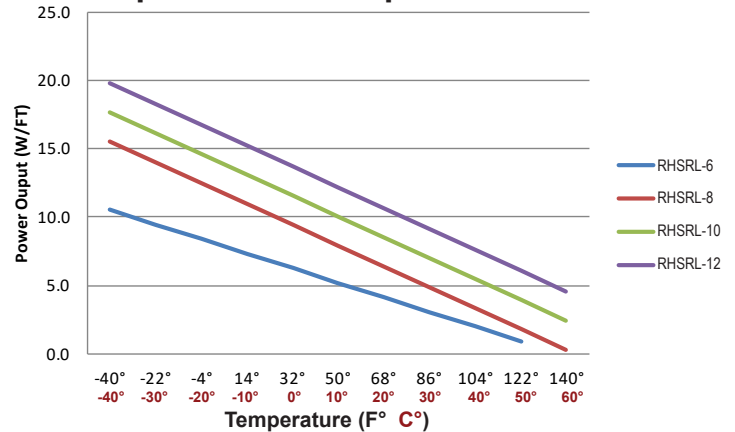

# RHSRL Heat Trace Cable Data Sheet

Warmzone's RHSRL self-regulating heat cable is the cable of choice for roof heating and gutter trace applications. The UL listed cable features a flexible outer jacket and durable carbon core, providing consistent performance, long lifespan, and easy installation in cold temperatures.

Technical Data for RHSRL Heat Cable	
Service voltage	110-120V, 220-277V
Maximum maintain or continuous exposure temperature (power on)	+149°F (65°C)
Maximum intermittent exposure temperature 1000 hours (power on/off)	+185°F (85°C)
Minimum installation temperature	-40°F (-40°C)
Protective braid resistance	<.006Ω/ft.
Bus wire gauge	16AWG
Approvals	cUL, ATEX, IECEx
Warranty	2 years (Not prorated)

## Power Output Curves Watts per Foot vs. Temperature