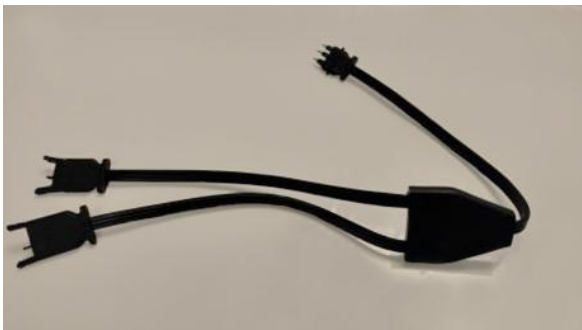

RetroRoof™ De-icing System Accessories

Roof De-icing System Optional Accessories

5-foot Single Power Cord

5-foot Double Power Cord

5-foot Triple Power Cord

6-inch Single Jumper

12-inch Single Jumper

18-inch Single Jumper

12-inch Double Jumper

5-foot Single Jumper