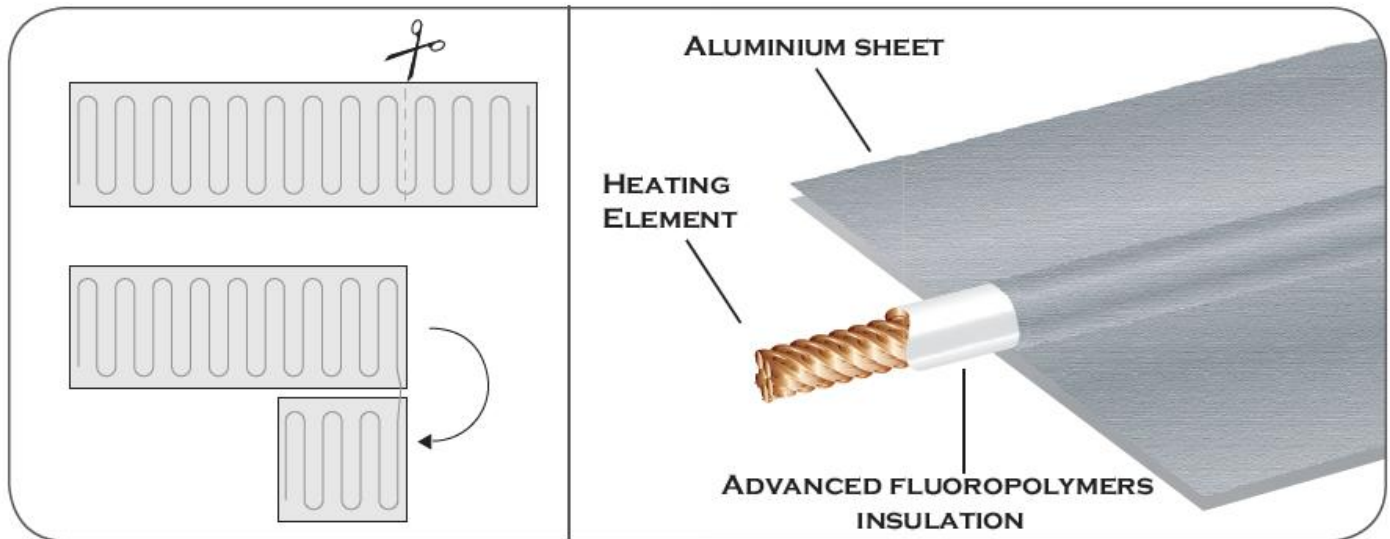

Sizing Guide (120V)

Area (Sq. ft.)	Heating Mats	Length (ft.)	Wattage (W)	Amps (A)	Resistance
10	LM1010	6	120	1.0	120
15	LM1015	9	180	1.5	80
20	LM1020	12	240	2.0	60
25	LM1025	15	300	2.5	48
30	LM1030	18	360	3.0	40
40	LM1040	24	480	4.0	30
45	LM1045	27	540	4.5	27
50	LM1050	30	600	5.0	24
60	LM1060	36	720	6.0	20
70	LM1070	42	840	7.0	17

Sizing Guide (240V)

Area (Sq. ft.)	Heating Mats	Length (ft.)	Wattage (W)	Amps (A)	Resistance
25	LM2025	15	300	1.25	192
50	LM2050	30	600	2.50	96
95	LM2095	57	1140	4.75	51
140	LM2140	84	1680	7.00	34

WARRANTY INFORMATION

FoilHeat Element: 5-year warranty.

Thermostat: 2-year limited warranty.

Warmzone can accept no responsibility for possible errors in catalogs, brochures, other printed materials, and website information. Warmzone reserves the right to alter its products without notice. This also applies to products already on order provided that such alteration can be made without subsequent changes being necessary in specifications already agreed upon. All trademarks in this material are property of the respective companies. All rights reserved.